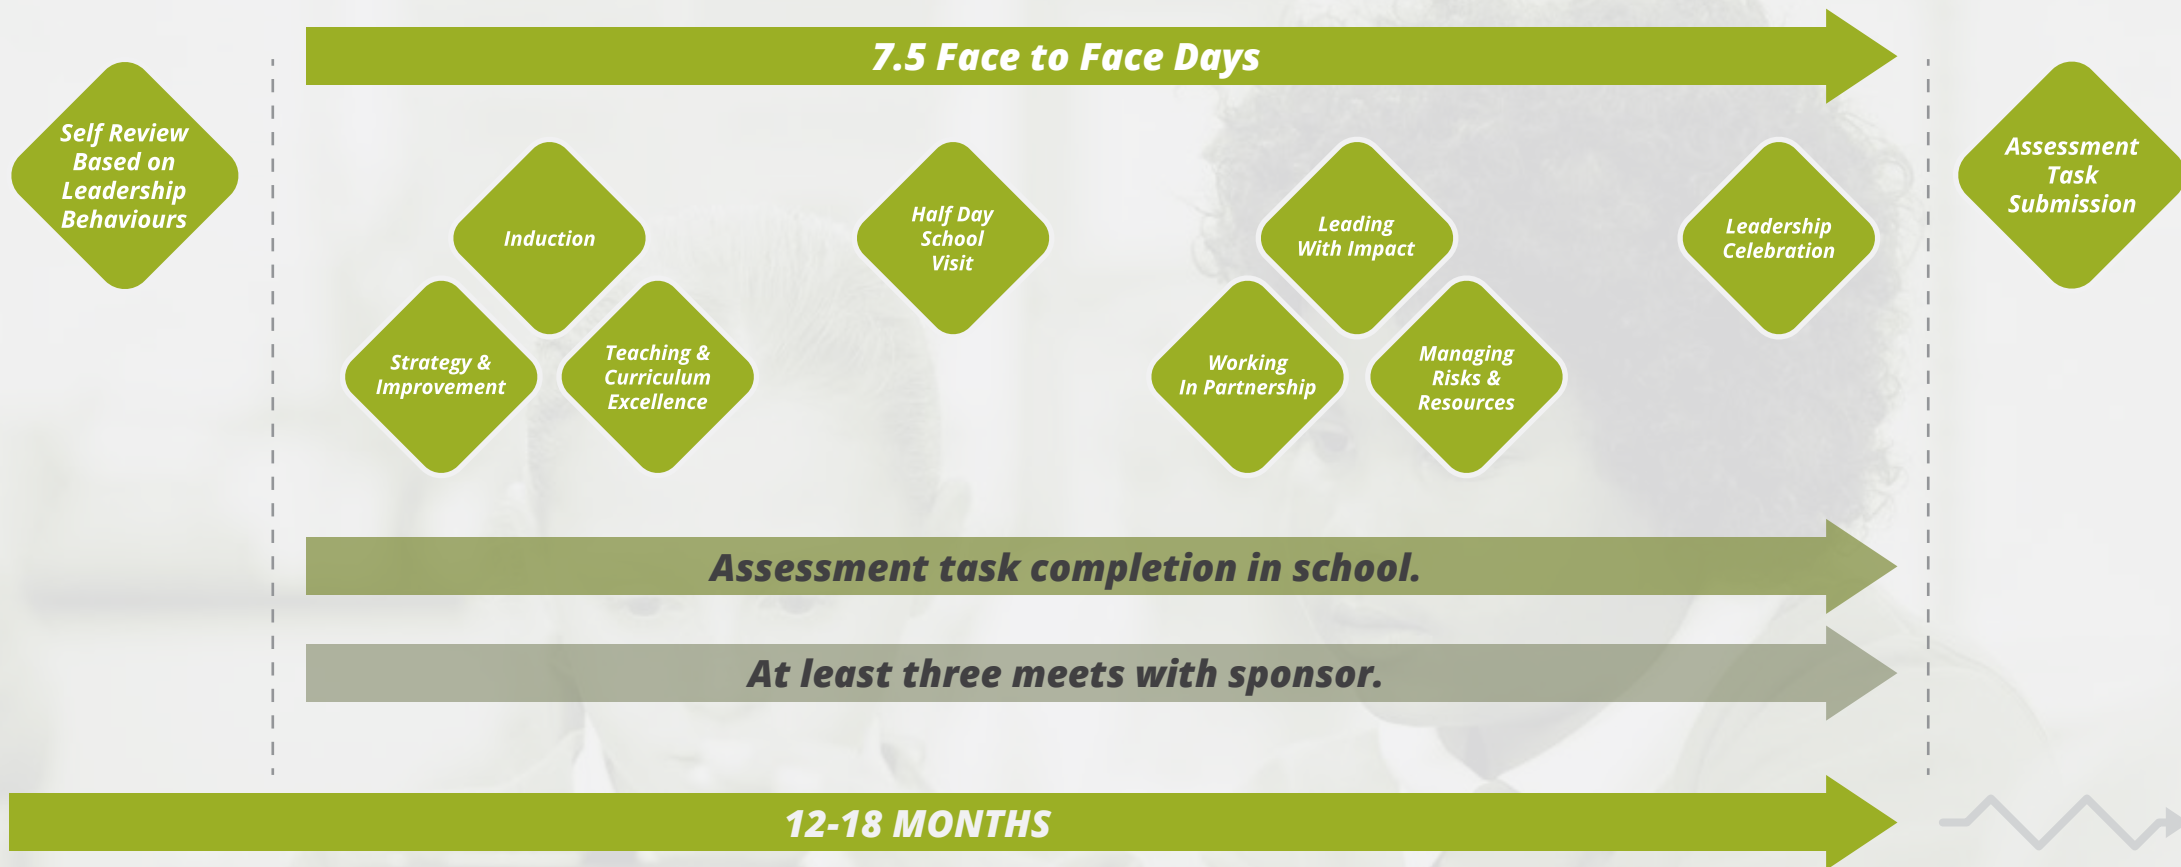

NPQSL Delivery Model

As a participant you will also receive:

- ▶ *Opportunity to gain 30/60 masters credits with NTU at reduced costs.*
- ▶ *An invitation to our ever popular and inspiring annual two-day Leadership Conference.*
- ▶ *10% off if you book onto the next level NPQ within 3 years.*
- ▶ *10% off if your school is an alliance member of the Inspiring Leaders partnership.*